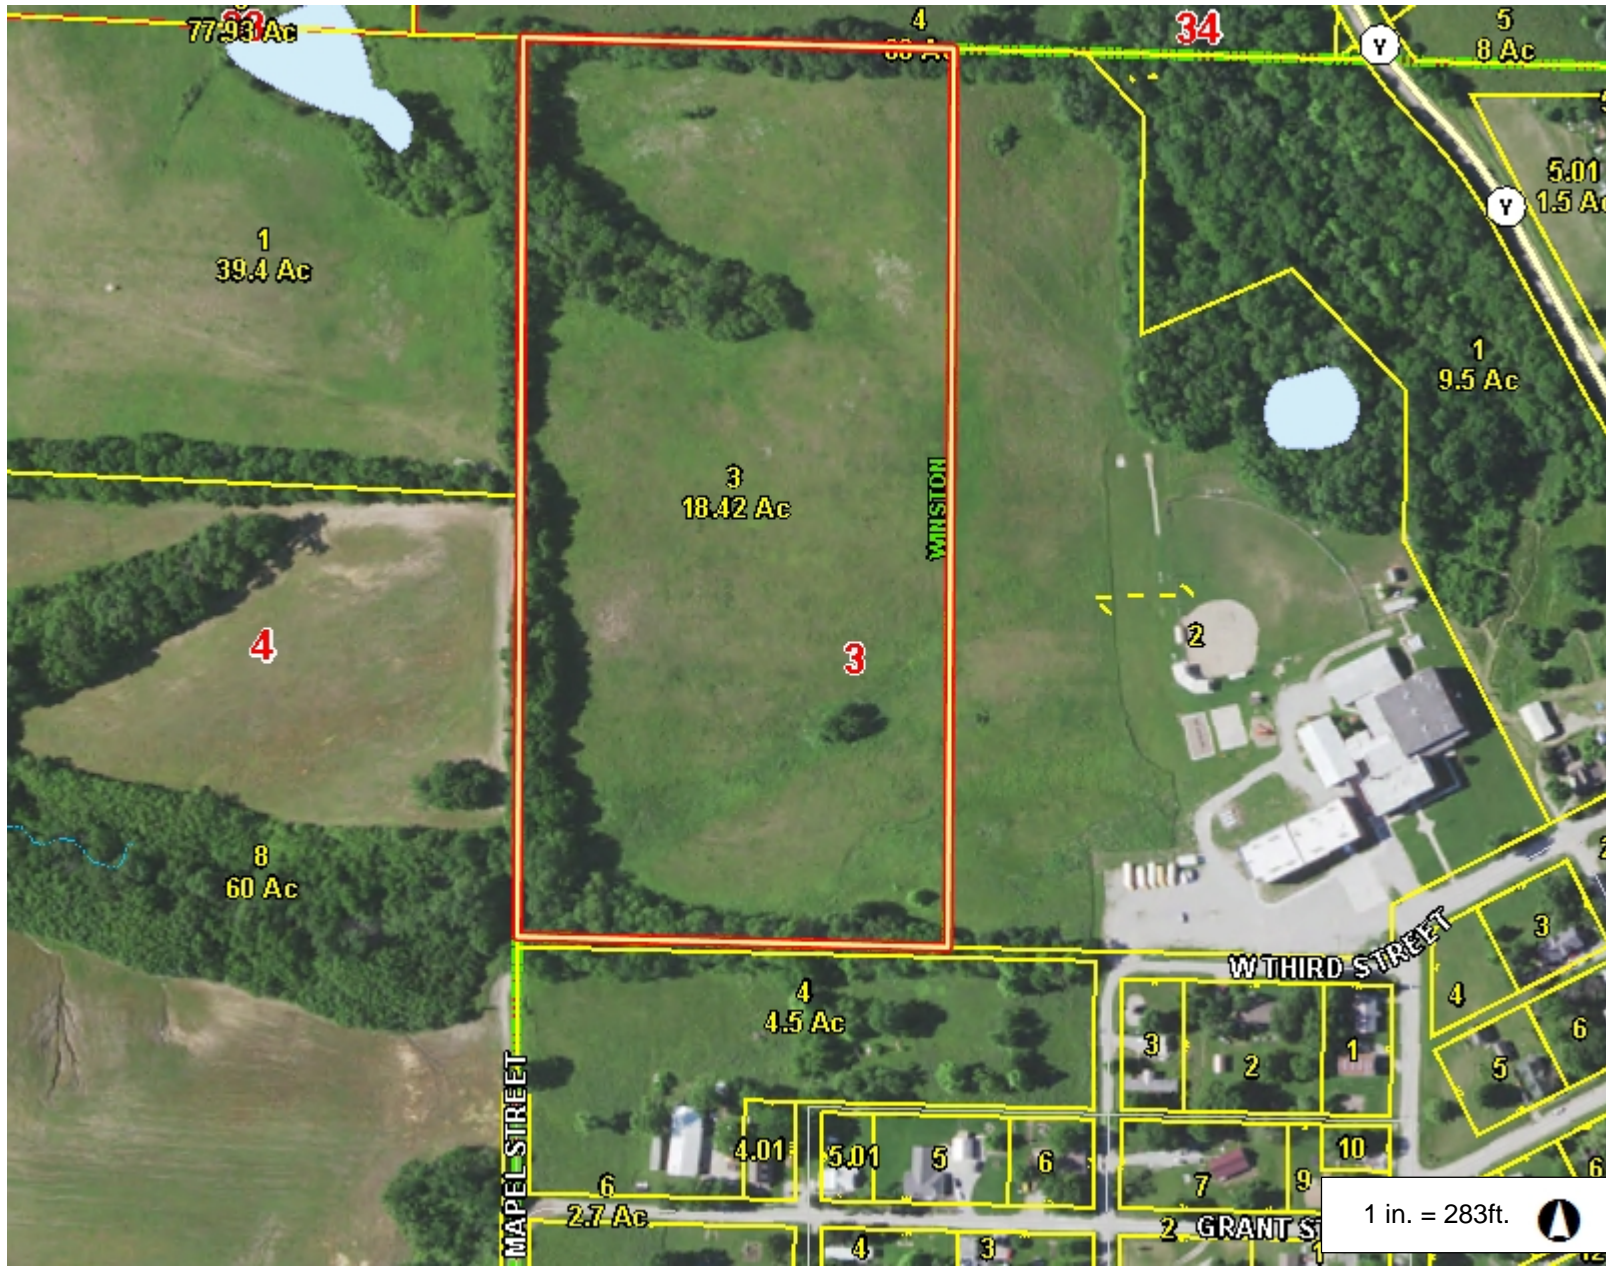

# Daviess County, MO

## Legend

- Road
  - Interstate
  - U.S. Highway
  - Lettered State Highway
  - Numbered State Highway
  - <all other values>
- + Railroad
- Parcel
- Section
- County Boundary

## Notes

566.3      0      283.16      566.3 Feet

This Cadastral Map is for informational purposes only. It does not purport to represent a property boundary survey of the parcels shown and shall not be used for conveyances or the establishment of property boundaries.

THIS MAP IS NOT TO BE USED FOR NAVIGATION